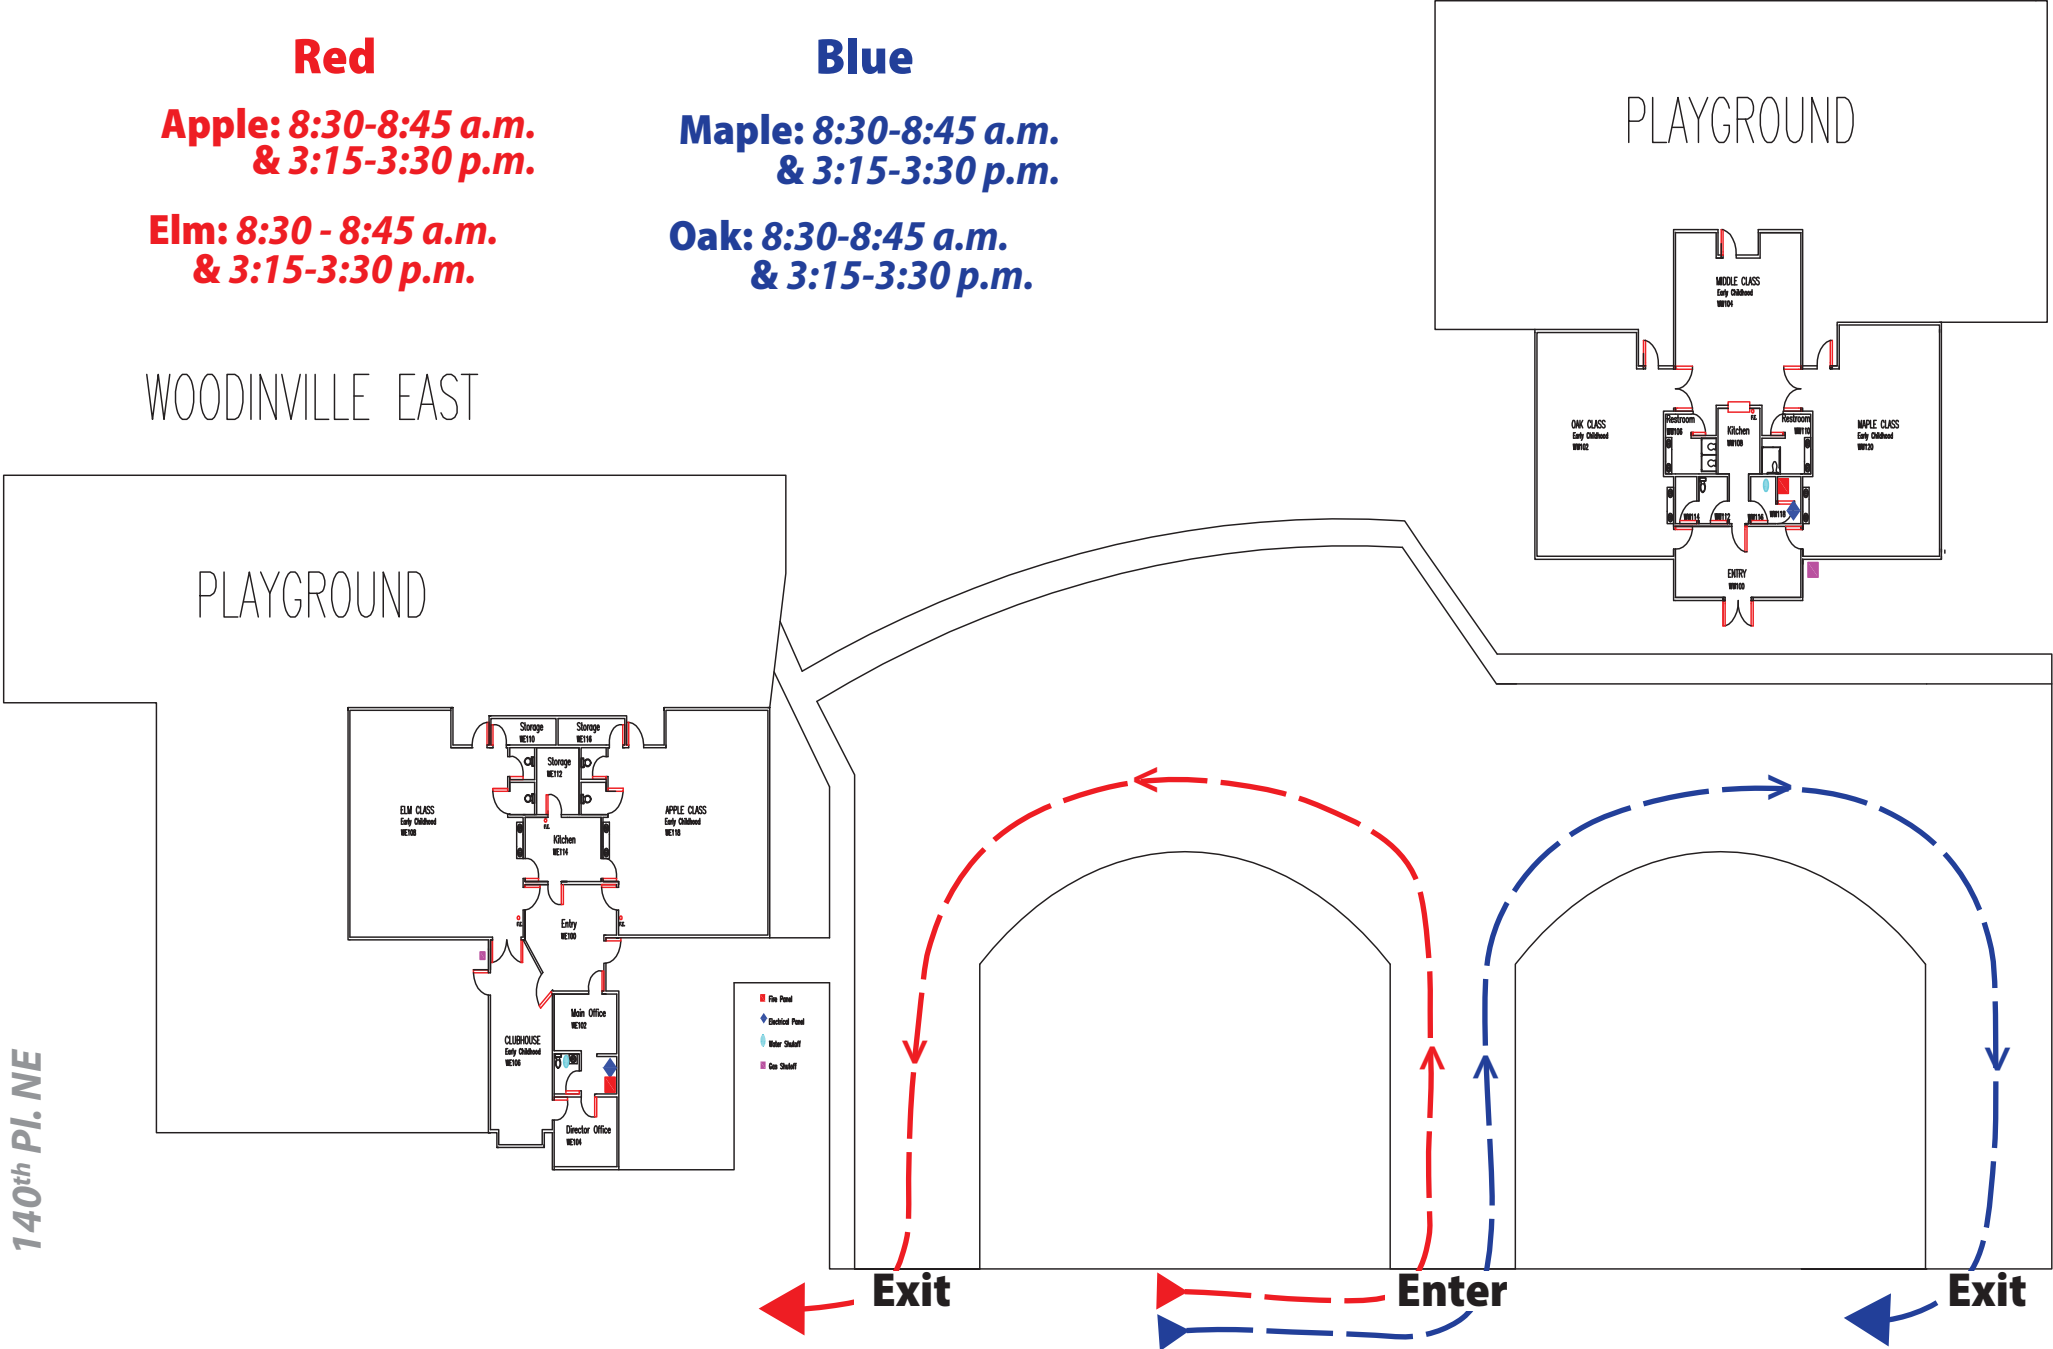

Woodinville Montessori School Woodinville Campus Traffic Map

Red

**Apple: 8:30-8:45 a.m.
& 3:15-3:30 p.m.**

**Elm: 8:30 - 8:45 a.m.
& 3:15-3:30 p.m.**

Blue

**Maple: 8:30-8:45 a.m.
& 3:15-3:30 p.m.**

**Oak: 8:30-8:45 a.m.
& 3:15-3:30 p.m.**

WOODINVILLE WEST

PLAYGROUND

WOODINVILLE EAST

PLAYGROUND

140th Pl. NE

Exit

Enter

Exit